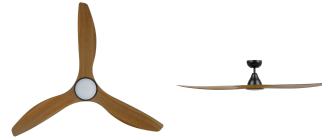

20550217

SURF

Contact | Support
eglo.com/en/eglo-worldwide

General Information

Material number	20550217
EAN/UPC	9008606263875

Dimensions

Article Diameter (in mm/in)	1524
Article Height (in mm/in)	309
Height - ceiling to bottom of blade (in mm/in)	291
Canopy Diameter (in mm/in)	158

Fan

Motor Type	DC
Wattage	40
Operation Voltage	220-240V, 50Hz
Enclosure Colour	black matt
Enclosure Material	ABS
Blade Colour (1)	Burmese Teak
Blade Material	ABS
Number of blades	3
Blade Adjustment Angle	Variable
Suitable for slopes up to	15