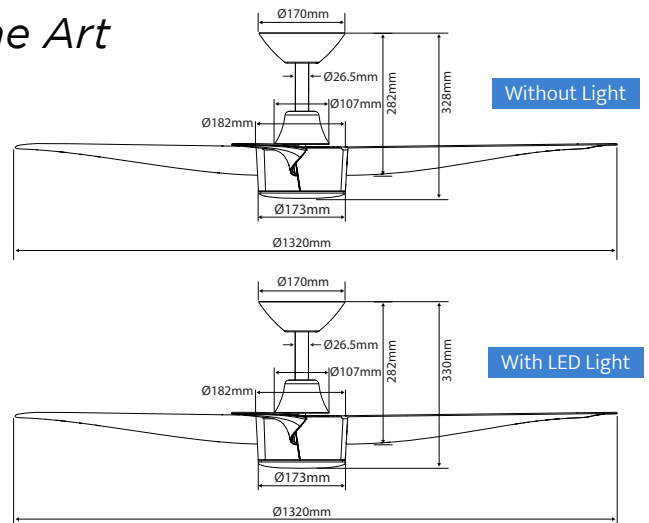

Smart Module Required

6 Years Warranty*

3 Years In-Home

Airflow	
Efficiency	

Max Motor Wattage	25W DC
Max Airflow	14,928m³/hr
Controller Type	6 speed remote with summer/winter and timer functions
Materials	Rust-Proof ABS Blades
Installation Locations	Indoor and Covered Outdoor
Warranty	6 Year Warranty *3 Year In-Home

With Light Option

Lumen Output	1443lm - 2370lm - 2123lm
Available Colour Temperatures	3000K - 4000K - 6000K
Light Kit Wattage	18W LED

Airflow

Speed 1	5,424m³/hr - 76 RPM	Speed 4	11,196m³/hr - 148 RPM
Speed 2	6,717m³/hr - 99 RPM	Speed 5	12,688m³/hr - 168 RPM
Speed 3	8,956m³/hr - 118 RPM	Speed 6	14,928m³/hr - 198 RPM

Light and Easy

Light up your space with up to 2370 lumens of bright dimmable LED light enabled with the latest tri-colour tech.

Easy on the Eyes, Ears and Environment

Features a 25W DC Motor. Both energy-efficient and quiet, this smooth operator is also thoughtfully-packaged for a reduced footprint.

Be Blown Away

With up to 14,928m³/hr of quiet airflow, adaptable for ultimate comfort with 6-speed options and timer functions through the included remote control.

The Great Outdoors

Made with durable ABS, this ceiling fan is made for the harsh Aussie climate, the Turaco performs beautifully indoors or in covered outdoor spaces.

Tailor to your Space

Create your own designer styling with blade sets available in matching finish or one of the timber woodgrain blade combinations.

Line Art